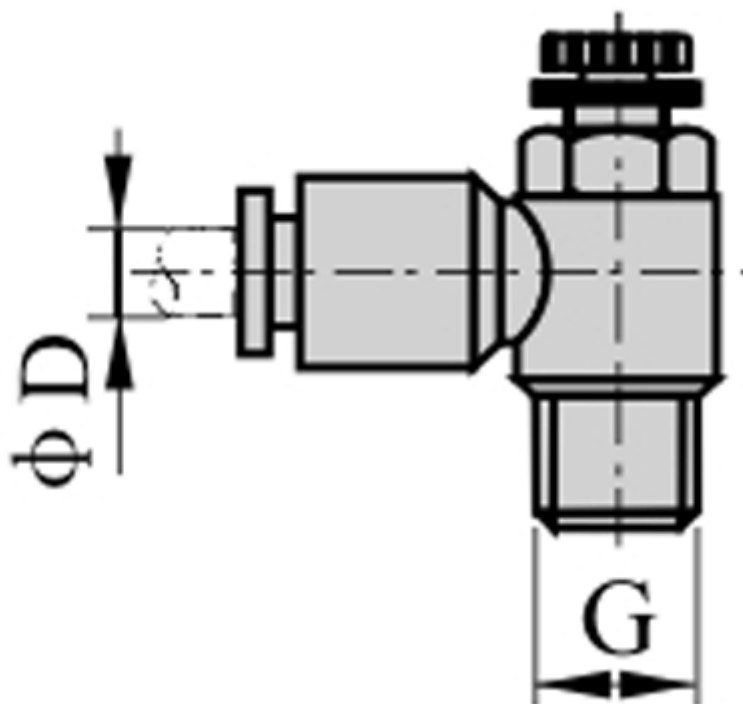

Data Sheet

Article number: 58ESL1002

Description: Fitting ESL1002, out flow control
thread 1/4", tube diameter 10

Measures

D = 10
Thread = 1/4"